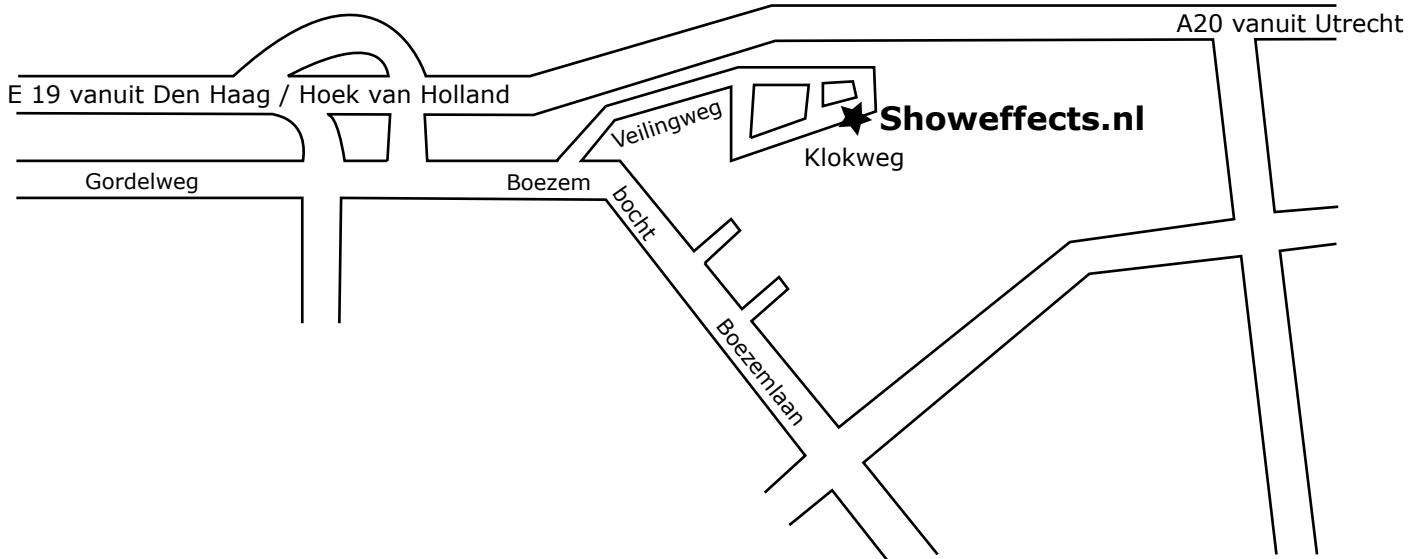

## From Den Haag/The Hague

- Take Direction of Utrecht/Dordrecht
- Turn for Kralingen/Crooswijk
- Take the first road on the left.
- Take a right at the T Junction
- Take the second road on the right
- An the end of the road, take a left turn
- After 50 metres, we are situated on the right  hand side.

## From Dordrecht

- Turn for Hillegersberg/ Prins Alexanderpolder  direction.
- Take a right at the first traffic lights
- At the second traffic lights, continue straight  on.
- At the end of the Kralingse bos, at the   second traffic lights , make a right   turn.(Boezemlaan)
- After approx. 1 km take a right turn towards  the Veilingweg
- Take a right at the T junction
- Take the second road on the right .
- An the end of the road, take a left turn
- After 50 metres, we are situated on the right  hand side.

## From Utrecht

- Take direction towards Prins Alexanderpolder
- Take a left at the first set of traffic lights
- Take a right at the third traffic lights   (Alexandrium)
- Continue straight on (through Kralingse Bos)
- After approx. 1 km take a right turn towards  the Veilingweg
- Take a right at the T junction
- Take the second road on the right .
- An the end of the road, take a left turn
- After 50 metres, we are situated on the right  hand side.